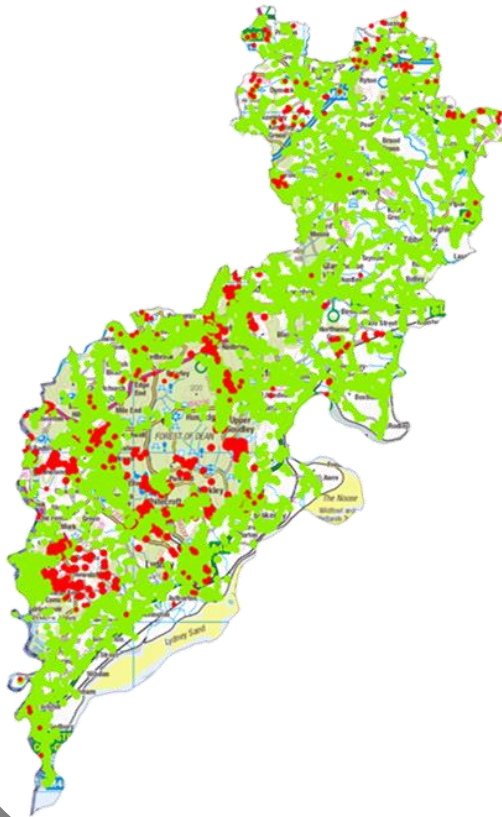

Aware, Connect, Lead

FOREST
ECONOMIC PARTNERSHIP

Find Out More

- Quarterly Stakeholder Group Meeting
- 09:00-11:00 – Monday 25th March -
Main Place, Coleford,
- Booking essential FEP@fdean.gov.uk